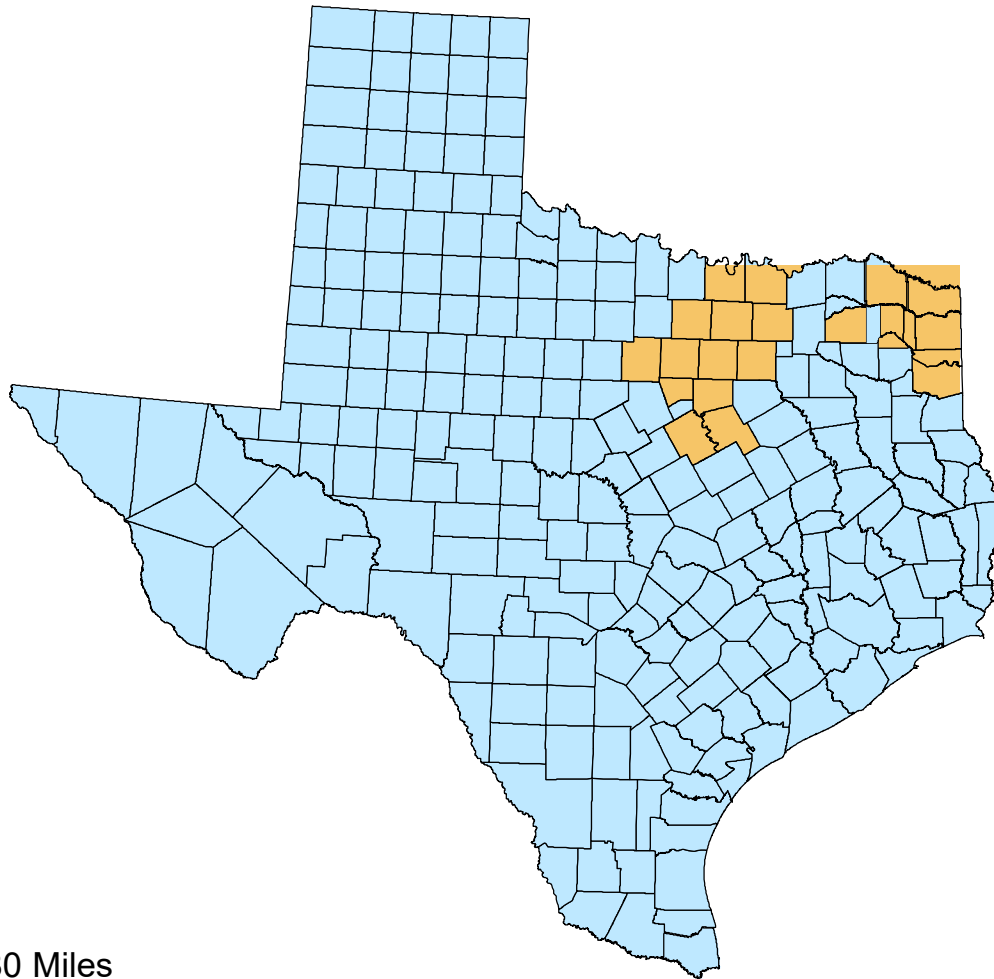

# Emerald Ash Borer Quarantine

Texas Administrative Code  
Title 4, Chapter 19, Subchapter Z

## Texas Quarantined Counties

- Bowie
- Bosque
- Camp
- Cass
- Collin
- Cooke
- Dallas
- Denton
- Grayson
- Harrison
- Hill
- Hood
- Hopkins
- Johnson
- Marion
- Morris
- Palo Pinto
- Parker
- Red River
- Rusk
- Tarrant
- Titus
- Wise

Updated on 6\_12\_2024

+

0 70 140 280 Miles

Projection: USA Contiguous Albers Equal Area Conic February 2022

TEXAS DEPARTMENT OF AGRICULTURE  
**COMMISSIONER SID MILLER**